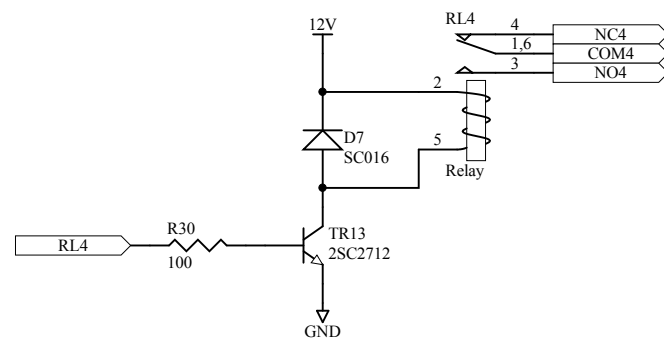

Title		
GPS CLOCK TIMER		
Size	Number	Revision
A3		
Date:	2011/02/04	Sheet of
File:	C:\Documents and Settings\...GPS_SchDoc	Drawn By:

Title		
GPS CLOCK TIMER-Relay		
Size	Number	Revision
A4		
Date:	2011/02/04	Sheet of
File:	C:\Documents and Settings\...\RL.SchDoc	Drawn By: