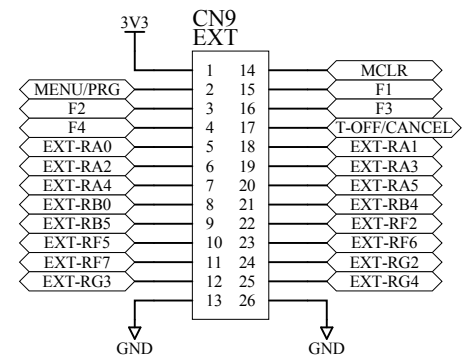

Title		
GPS CLOCK TIMER		
Size	Number	Revision
A3		
Date:	2011/02/04	Sheet of
File:	C:\Documents and Settings\...GPS_SchDoc	Drawn By:

Title		
GPS CLOCK TIMER-Relay		
Size	Number	Revision
A4		
Date:	2011/02/04	Sheet of
File:	C:\Documents and Settings\...\RL.SchDoc	Drawn By: