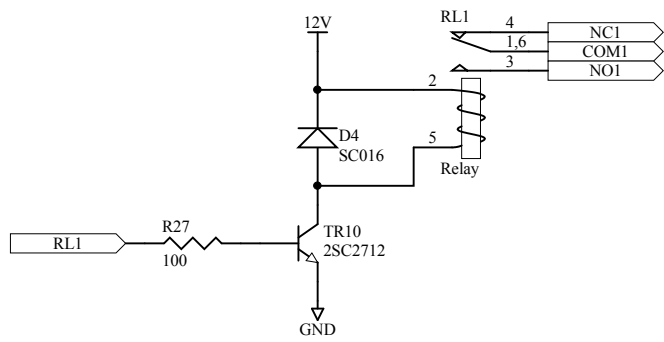

Title		
GPS CLOCK TIMER		
Size	Number	Revision
A3		
Date:	2011/02/04	Sheet of
File:	C:\Documents and Settings\...GPS_SchDoc	Drawn By:

Title		
GPS CLOCK TIMER-Relay		
Size	Number	Revision
A4		
Date:	2011/02/04	Sheet of
File:	C:\Documents and Settings\...\RL.SchDoc	Drawn By: