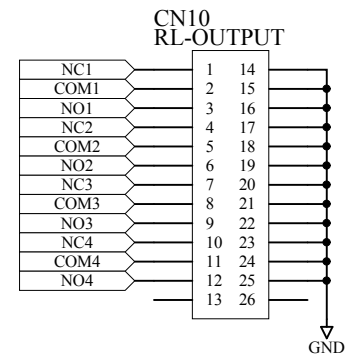

Title		
GPS CLOCK TIMER		
Size	Number	Revision
A3		
Date:	2011/02/04	Sheet of
File:	C:\Documents and Settings\...GPS_SchDoc	Drawn By:

Title		
GPS CLOCK TIMER-Relay		
Size	Number	Revision
A4		
Date:	2011/02/04	Sheet of
File:	C:\Documents and Settings\...\RL.SchDoc	Drawn By: