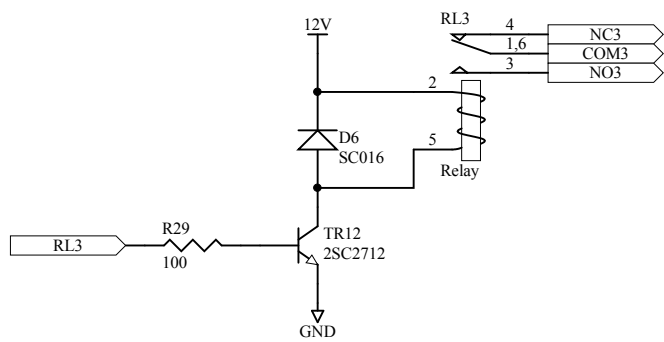

Title		
GPS CLOCK TIMER		
Size	Number	Revision
A3		
Date:	2011/02/04	Sheet of
File:	C:\Documents and Settings\...GPS_SchDoc	Drawn By:

Title		
GPS CLOCK TIMER-Relay		
Size	Number	Revision
A4		
Date:	2011/02/04	Sheet of
File:	C:\Documents and Settings\...\RL.SchDoc	Drawn By: