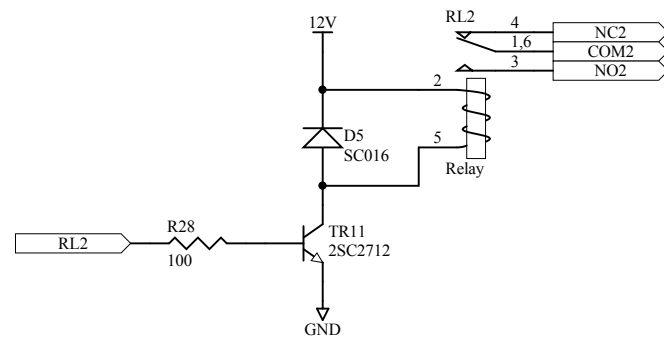

Title		
GPS CLOCK TIMER		
Size	Number	Revision
A3		
Date:	2011/02/04	Sheet of
File:	C:\Documents and Settings\...GPS_SchDoc	Drawn By:

Title		
GPS CLOCK TIMER-Relay		
Size	Number	Revision
A4		
Date:	2011/02/04	Sheet of
File:	C:\Documents and Settings\...\RL.SchDoc	Drawn By: